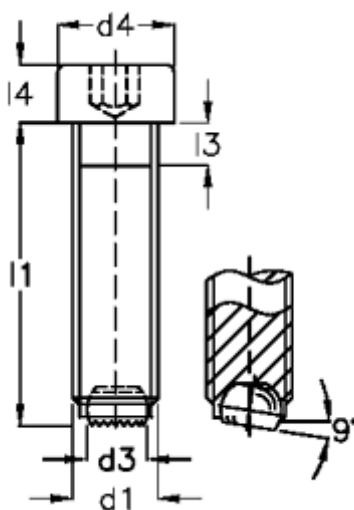

Article number: 2092762411C

Description: E+G Screws with ball
GN 606-M6-30-VRN

Measures

d1	= M6
d2	= 4.0
d3	= 3.2
d4	= 10
Internal hexagon	= 5.0
l1	= 30
l2	= 3.0
l3	= 6